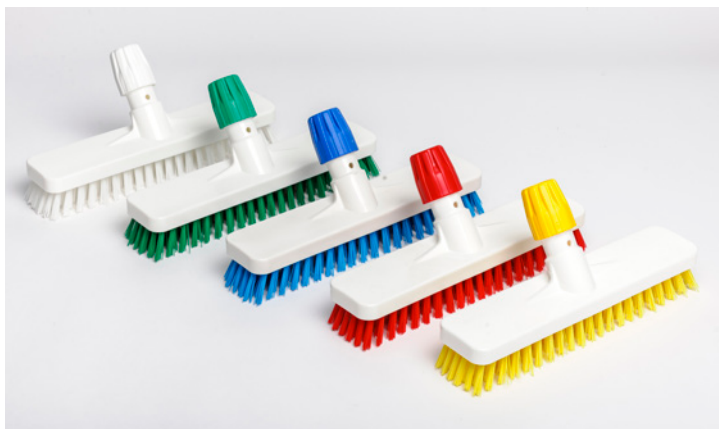

FLOOR SCRUBBING BRUSH 12"/ 30 CM / BALAI-BROSSE À PLANCHER 12"/ 30 CM

Floor brush ideal for scrubbing floors and walls in the food industry and all those professional areas where hygiene is a priority. PBT fiber Coarse Short Bristles.

Balai-poussoir pour les planchers de ciment et les murs dans l'industrie alimentaire et de tous les secteurs professionnels où l'hygiène est une priorité. Fibres PBT moyennes.

M2 Code Code M2	Description	Case Cas	List Price Liste des prix
FP-FS12C	Floor Scrubbing Brush 12"/ 30 cm - Bristles Length - 1.10"/ 28 mm / Balai-brosse à plancher 12"/ 30 cm Longueur 1.10"/ 28 mm	4/1	$ 45.92