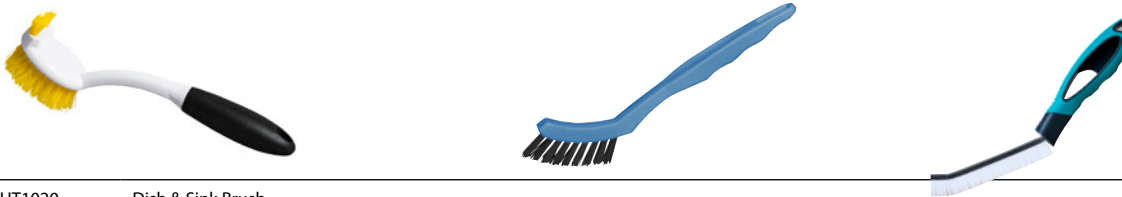

BR-UT1020	Dish & Sink Brush	12	$ 4.45
BR-UT2020	Fine Detail Brush	12	$ 4.71
BR-UT1021	Tile & Grout Scrub Brush	12	$ 4.45

NAIL & HAND BRUSHES / BROSSES À ONGLES ET À MAINS

6" SCRUB / BROSE, 6 PO

- Medium poly-pro fill for scrubbing in most areas
- Garnie de fibres en polypropylène moyennes pour nettoyer la plupart des endroits

HAND & NAIL / MAINS ET ONGLES

- Soft to medium poly-pro fill for cleaning
- Garnie de fibres en polypropylène de douces à moyennes