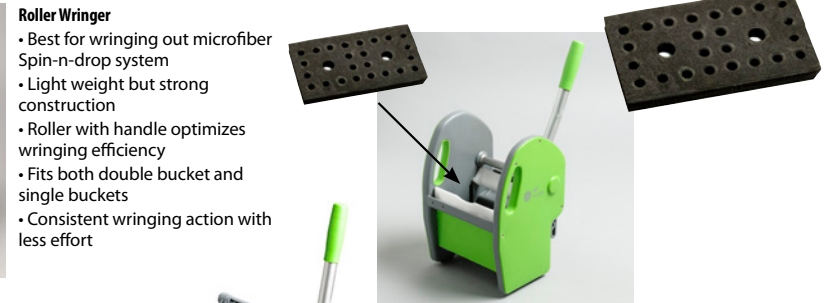

M2 Jr. Down Press Wringer

- Can wring out Spin-n-drop mops with the Wringer Insert
- Light weight but strong construction
- Jaw pressure plates grab and force water into the bucket
- Fits both double bucket and single buckets
- **L'essoreuse descendante M2 Jr.**
- Peut essorer les tampons "spin-n-drop" avec l'ajout de l'insertion
- Légère mais de construction robuste
- La mâchoire de la plaque de pression saisit et dirige l'eau dans le seau
- S'adapte aussi bien au seau double comme au seau simple