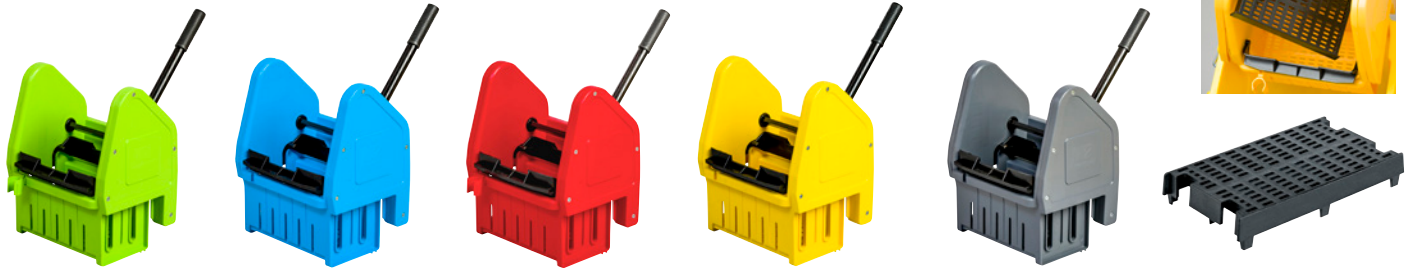

## 26-30 QT SMALL CHAMP BUCKETS /

BW-D2632 - YE	30 Qt./29L Junior Champ Heavy Duty - Bucket Only - Yellow	1	\$ 97.07
BW-D2632 - BL	30 Qt./29L Junior Champ Heavy Duty - Bucket Only - Blue	1	\$ 97.07
BW-D2632 - BR	30 Qt./29L Junior Champ Heavy Duty - Bucket Only - Brown	1	\$ 97.07
BW-D2632 - GY	30 Qt./29L Junior Champ Heavy Duty - Bucket Only - Grey	1	\$ 97.07

## ELEPHANT FOOT & GRIZZLY DOWN PRESS WRINGERS / FRENCH

- Wrings out mops faster than side squeeze wringers
- More efficient wringing
- avoids water splashing on the floor.

- Plus rapide que la presse d'essorage latérale
- Essorage très efficace
- Pas d'éclaboussures d'eau sur le plancher